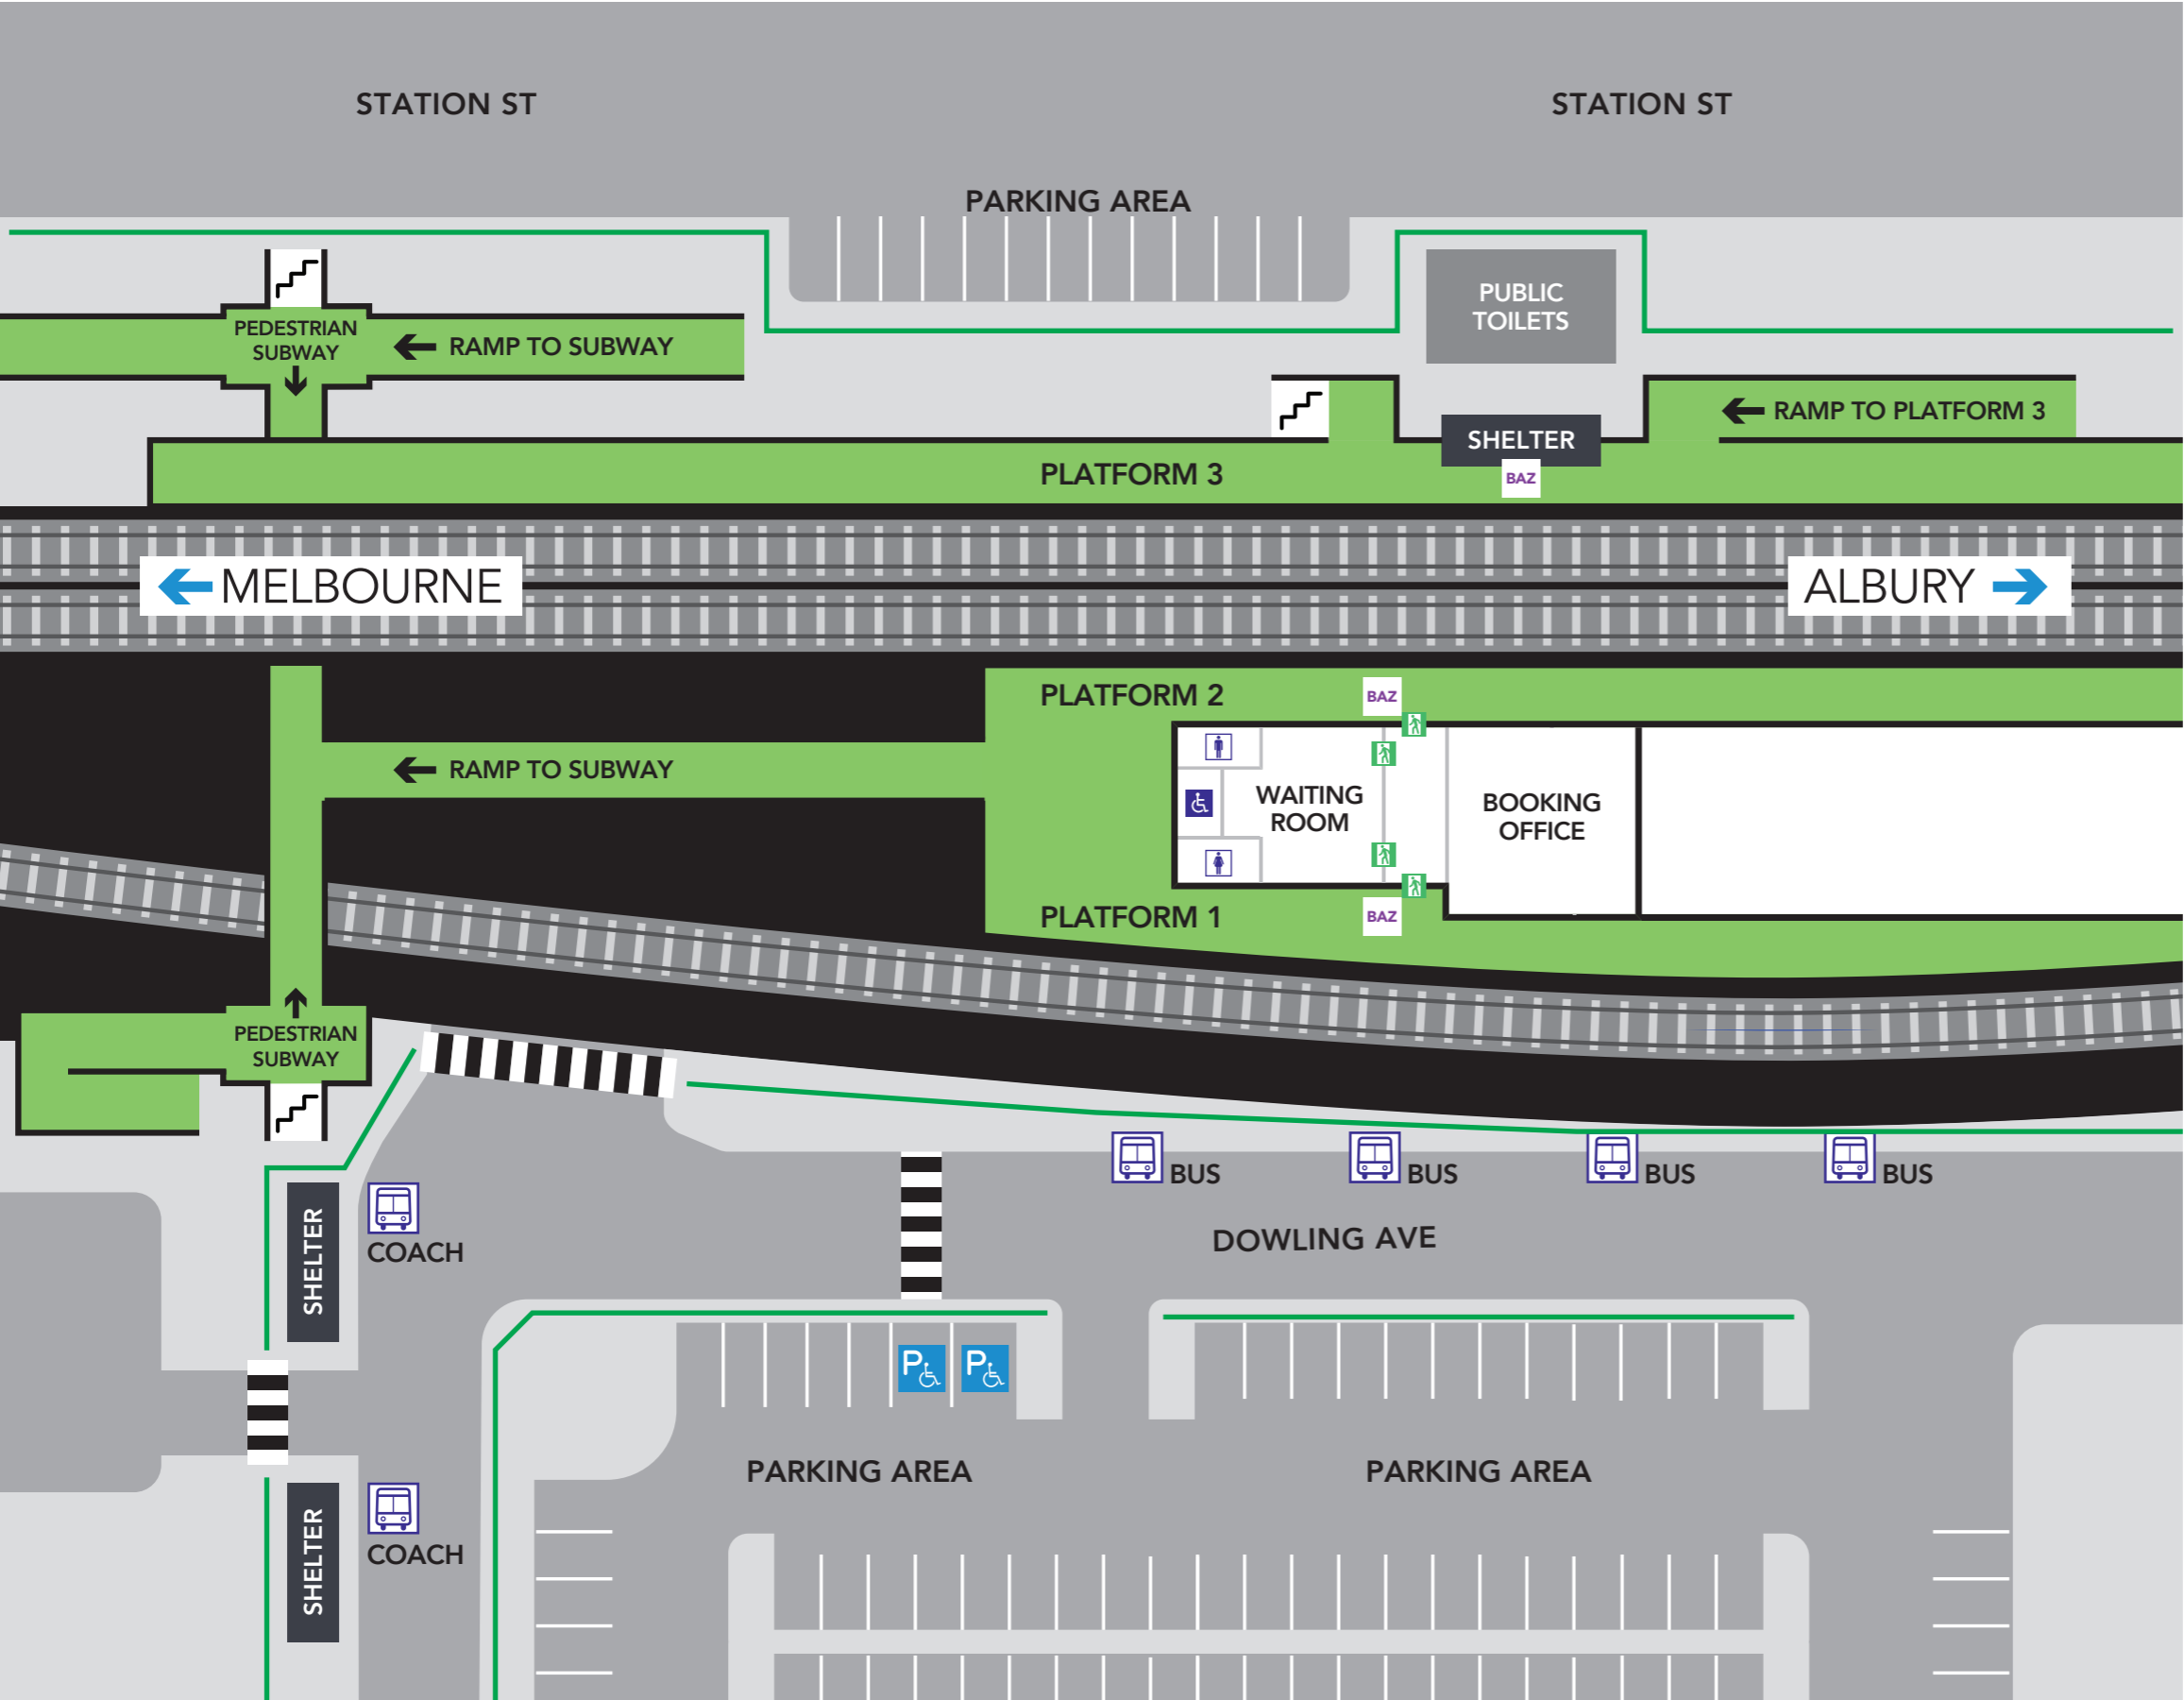

# SEYMOUR ACCESSIBILITY MAP - PLATFORM 1, 2 & 3

MAP NOT TO SCALE

### LEGEND

-  BOARDING ASSISTANCE ZONE
-  ACCESSIBLE PARKING
-  STAIRS
-  ENTRY / EXIT
-  ACCESSIBLE PATHWAY